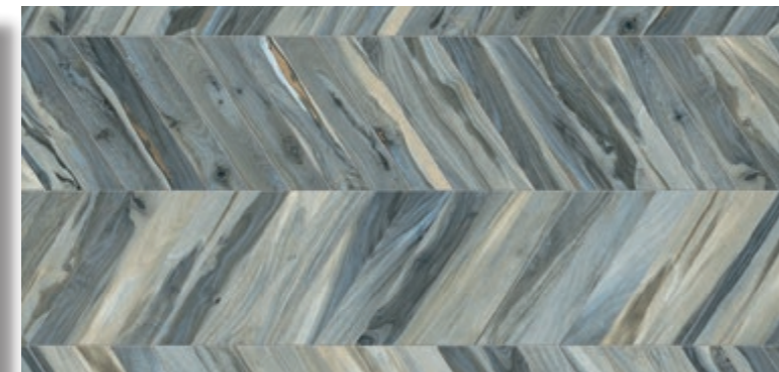

# WALNUT

R

Fiordland

Victoria

Tasman

Format Chevron | Farbe Tasman